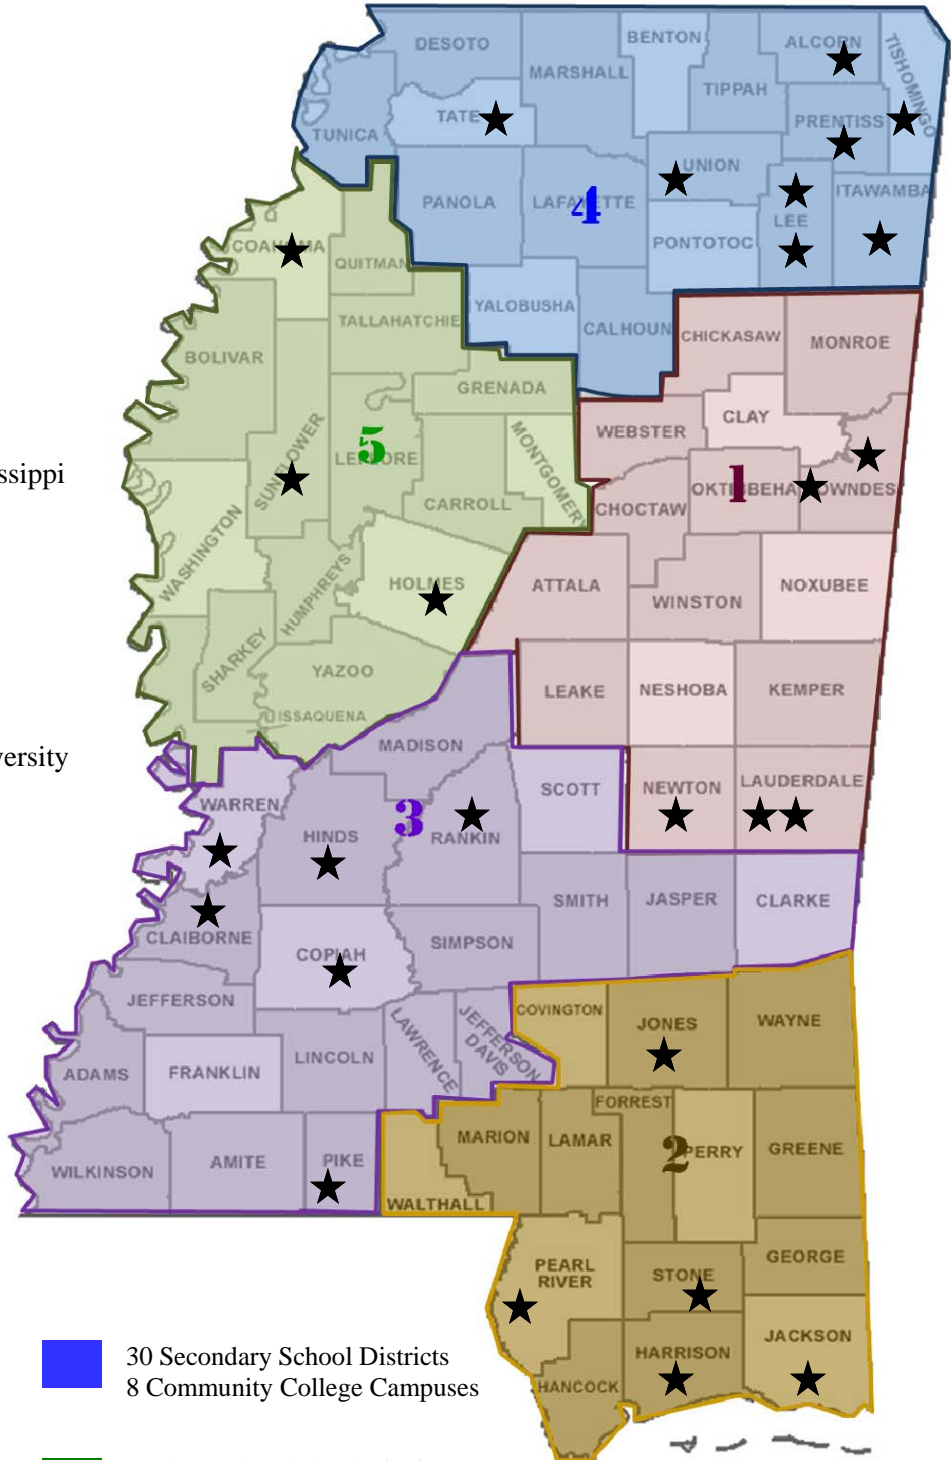

# Teacher Workshop

- 1** Mississippi State University  
Host 2010
- 2** University of Southern Mississippi  
Host 2011
- 3** Jackson State University  
Host 2012
- 4** University of Mississippi  
Host 2013
- 5** Mississippi Valley State University  
Host 2014

**Light Blue Region:** 27 Secondary School Districts  
6 Community College Campuses

**Light Green Region:** 34 Secondary School Districts  
5 Community College Campuses

**Light Purple Region:** 31 Secondary School Districts  
6 Community College Campuses

**Light Pink Region:** 30 Secondary School Districts  
8 Community College Campuses

**Light Yellow Region:** 30 Secondary School Districts  
3 Community College Campuses

★ Community College Campuses